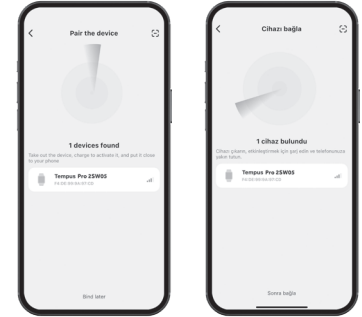

4- Select device and pair. / Cihazı seçin ve eşleştirin.