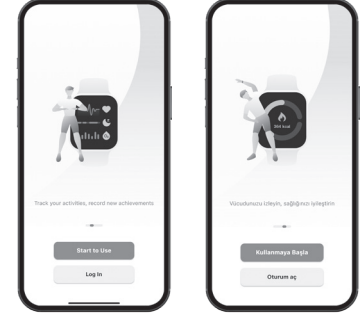

Tempus Pro 34 mm

Smartwatch 2SW05

User Manual

Kullanım Kılavuzu /

www.hellottec.com

Thank you for choosing ttec.

ttec'i tercih ettiğiniz için teşekkür ederiz.

Danke, dass Sie sich für ttec entschieden haben.

Merci d'avoir choisi ttec.

Gracias por elegir ttec.

Спасибо, что выбрали ttec.

Благодарим ви, че избрахте ttec.

Σας ευχαριστούμε που επιλέξατε την ttec.

شكرا لك على اختيار ttec.

OUR STORY

Born in 1995 in Istanbul, ttec is a global technology brand offering a wide range of well-designed, quality and innovative products at affordable prices with outstanding customer service to beautify people's lives.

ttec meets with its customers in 22.000+ stores in 20+ countries. The number of ttec products reached their customers worldwide exceeds 100 million.

2- Download App "ttec Watch" on Apple Store or Google Play online store. Apple Store veya Google Play'den "ttec Watch" uygulamasını indirin.

! Our App is available for iOS and android devices with iOS version 9.0 or Android version 6.0 and Bluetooth 4.0 (or higher version). Uygulamamız, iOS 9.0 veya Android 6.0 ve Bluetooth 4.0 (veya daha yüksek) sürümleri destekleyen iOS ve Android cihazlar için uygundur.

3- Choose "Start to Use" for next step. / Sonraki adım için "Kullanmaya Başla"yı seçin.